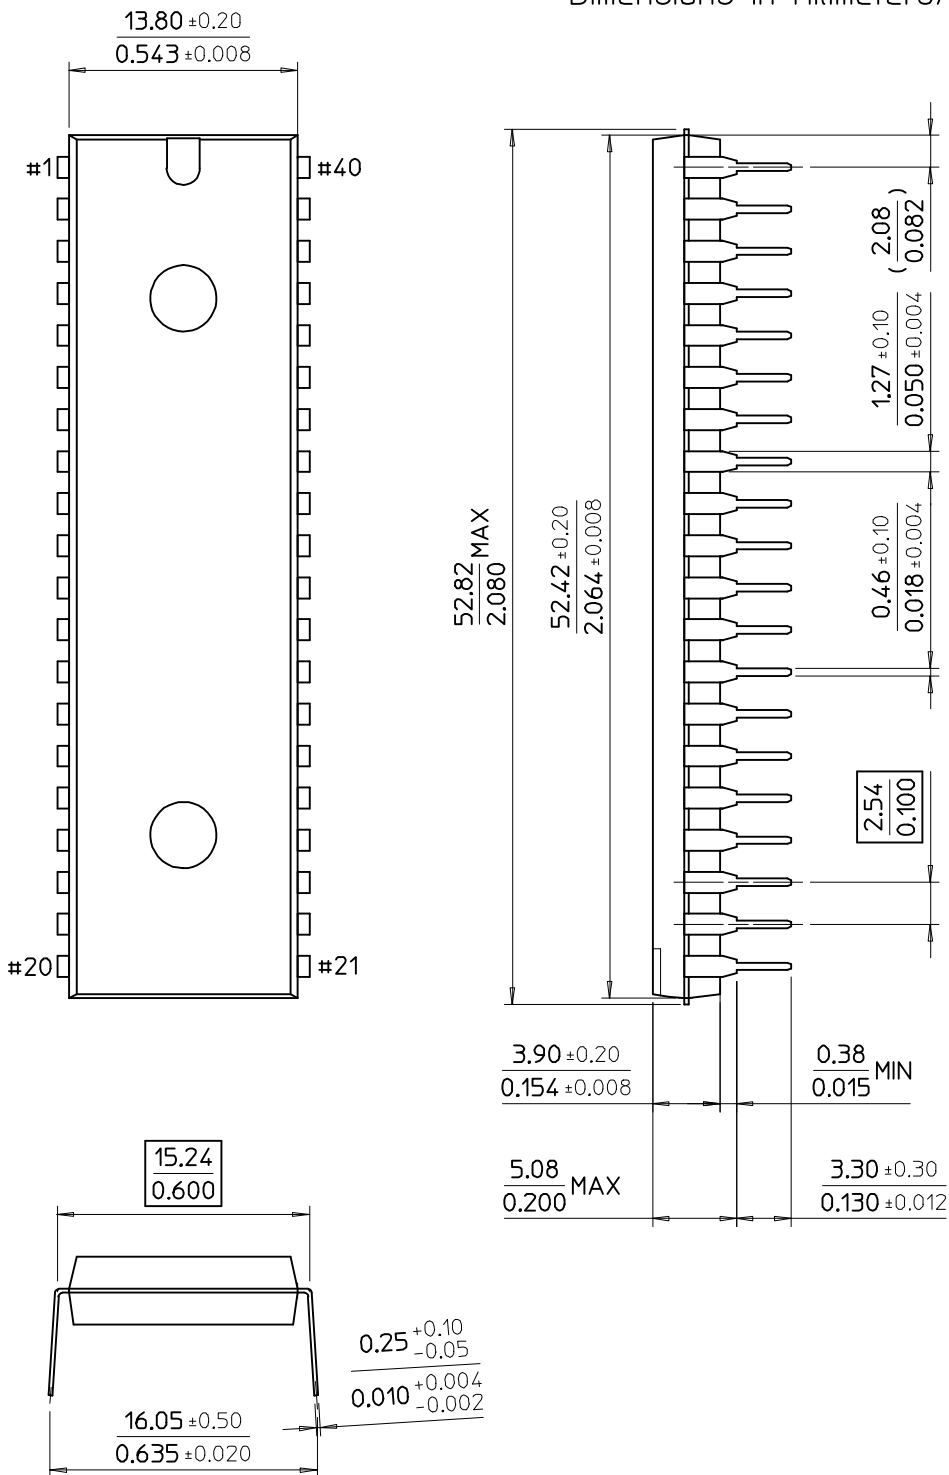

# 40-DIP-600B

Dimensions in Millimeters/inches

SAMSUNG ELECTRONICS CO.,LTD.